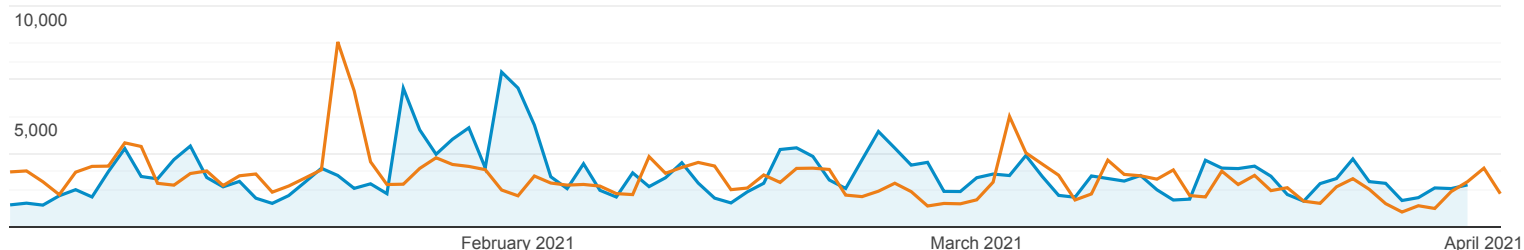

Overview

All Users
+0.00% Pageviews

Jan 1, 2021 - Mar 31, 2021
Compare to: Oct 1, 2020 - Dec 31, 2020

Overview

Jan 1, 2021 - Mar 31, 2021: ● Pageviews
Oct 1, 2020 - Dec 31, 2020: ● Pageviews

Pageviews
5.30%
213,808 vs 203,053

Unique Pageviews
7.44%
179,572 vs 167,137

Avg. Time on Page
-3.82%
00:02:00 vs 00:02:05

Bounce Rate
3.49%
72.27% vs 69.83%

% Exit
3.68%
59.97% vs 57.84%

Page	Pageviews	% Pageviews
1. /		
Jan 1, 2021 - Mar 31, 2021	61,167	28.61%
Oct 1, 2020 - Dec 31, 2020	63,652	31.35%
% Change	-3.90%	-8.74%
2. /category/latest-news/		
Jan 1, 2021 - Mar 31, 2021	5,492	2.57%
Oct 1, 2020 - Dec 31, 2020	5,797	2.85%
% Change	-5.26%	-10.03%
3. /bot-traffic.icu		
Jan 1, 2021 - Mar 31, 2021	5,036	2.36%
Oct 1, 2020 - Dec 31, 2020	0	0.00%
% Change	100.00%	100.00%
4. /equality-act-is-anti-christian/		
Jan 1, 2021 - Mar 31, 2021	4,686	2.19%
Oct 1, 2020 - Dec 31, 2020	0	0.00%
% Change	100.00%	100.00%
5. /twitter-cancels-catholic-media-outlet/		
Jan 1, 2021 - Mar 31, 2021	3,695	1.73%
Oct 1, 2020 - Dec 31, 2020	0	0.00%
% Change	100.00%	100.00%
6. /who-is-guilty-of-inciting-riots/		
Jan 1, 2021 - Mar 31, 2021	3,690	1.73%
Oct 1, 2020 - Dec 31, 2020	0	0.00%
% Change	100.00%	100.00%
7. /media-blackout-of-nazi-like-event/		